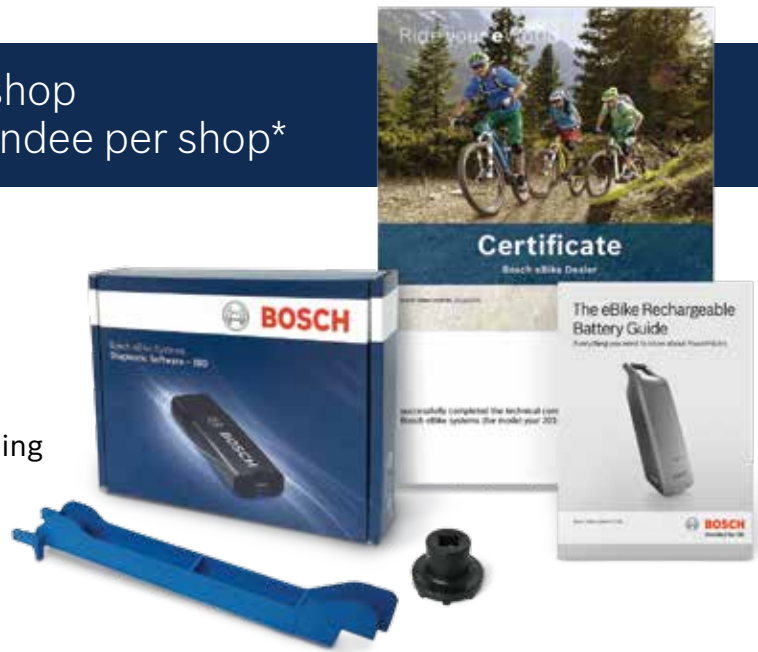

## Bosch eBike Systems **Dealer Certification Training Tour**

This three-hour certification course is taught by Bosch technicians in conjunction with service partners Magura (United States) and Live to Play Sports (Canada), providing dealers with in-depth knowledge and hands-on experience to become experts in Bosch eBike technology. See side 2 for more details.

## Certification Package:

- Diagnostic software, dongle, and USB cable
- Lock ring tool
- Battery jig
- Point of Sales product brochure samples including the eBike Rechargeable Battery Guide
- Certificate of completion and digital copy of training handbook